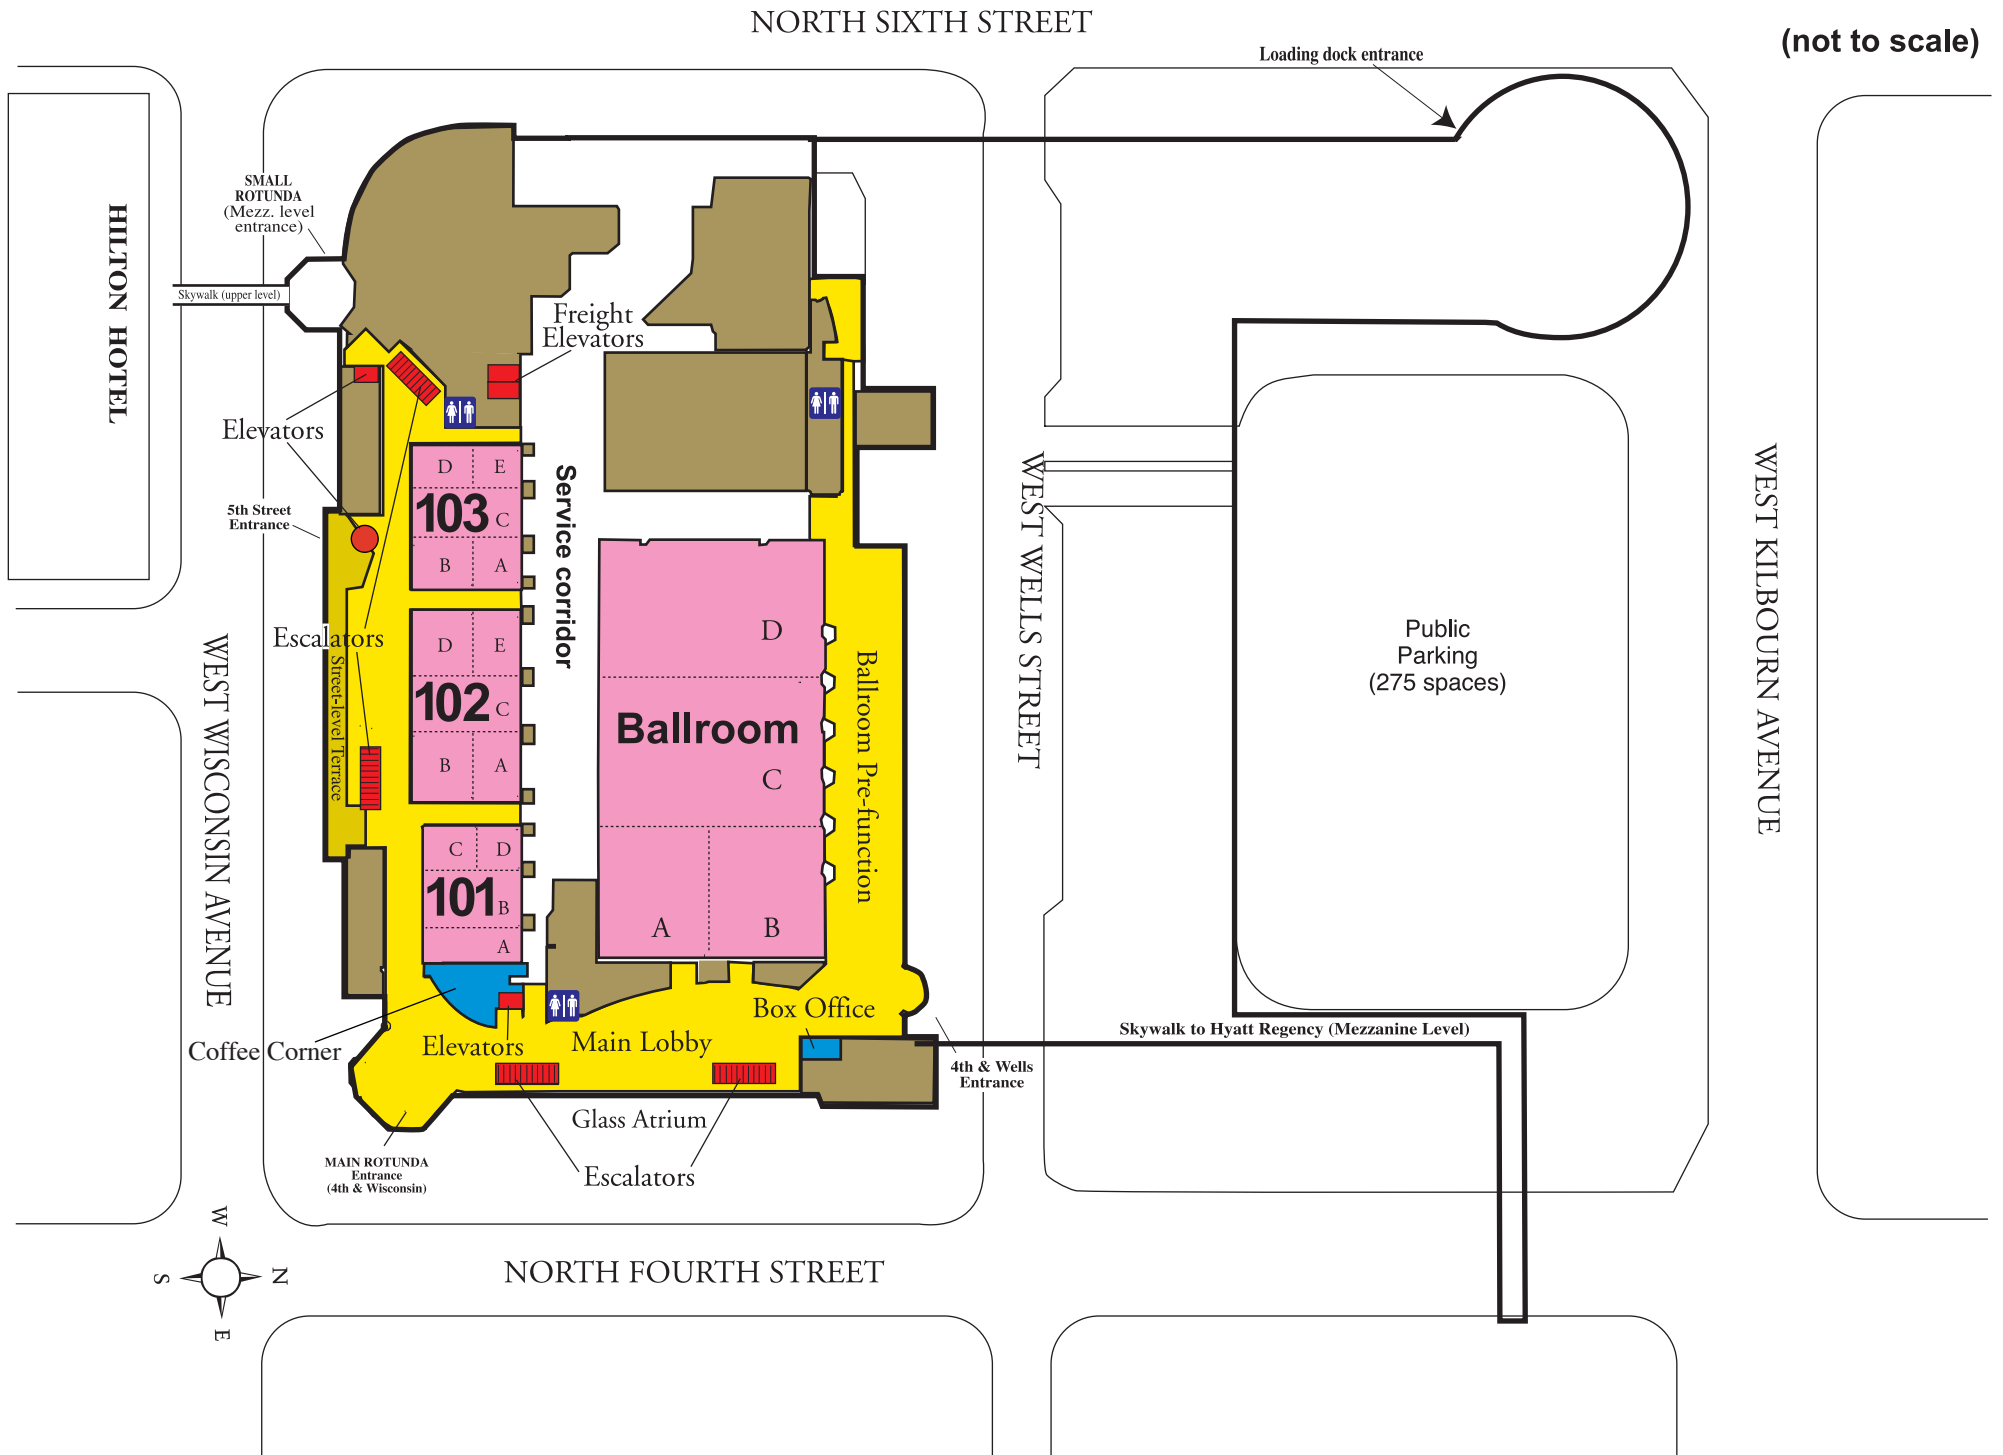

WISCONSIN CENTER - STREET LEVEL

(not to scale)

NORTH SIXTH STREET

Loading dock entrance

HILTON HOTEL

SMALL ROTUNDA (Mezz. level entrance)

Skywalk (upper level)

Freight Elevators

Elevators

5th Street Entrance

Escalators

WEST WISCONSIN AVENUE

MAIN ROTUNDA Entrance (4th & Wisconsin)

Service corridor

103

102

101

Ballroom

Ballroom Pre-function

Box Office

Coffee Corner

Elevators

Main Lobby

Glass Atrium

Escalators

4th & Wells Entrance

WEST WELLS STREET

Public Parking (275 spaces)

WEST KILBOURN AVENUE

Skywalk to Hyatt Regency (Mezzanine Level)

NORTH FOURTH STREET